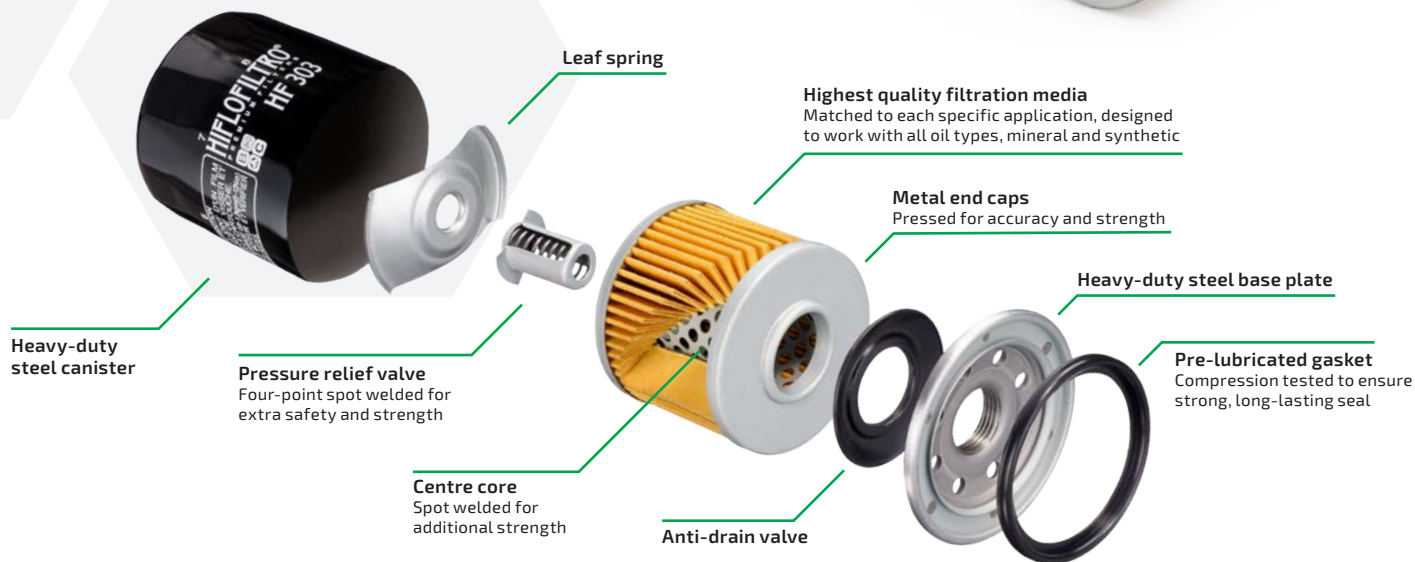

2230 Skyview Drive, Lithia Springs, GA 30122, USA
Tel: +1 (770) 948 8880 Fax: +1 (770) 948 8893 email: bausa@bikealert.com

Product Range

OE Replacement Oil Filters

Hiflofiltro is the world's first and only TÜV approved motorcycle oil filter. Manufactured using the best materials available, all Hiflofiltro oil filters are tested and certified to meet or exceed original equipment performance levels. Available for street, scooter, motocross, enduro, ATV, UTV, marine outboard, and snowmobile models.

"RC" High Performance Oil Filters

Ultimate filtration for both track and street

Developed and manufactured to very high specifications to exceed the demands of modern racing engines and extreme racing conditions, the Hiflofiltro RC range provides numerous advantages for both road user and track racer.

- 17mm cross drilled nut enabling easy installation, removal, and lock wiring for race use
- Advanced high performance tri-fiber filtration media for optimum filtration, high capacity, and improved oil flow. Capable of capturing particles as small as 5 microns.
- Tough heavy duty steel canister capable of withstanding extreme pressure
- Special fibre or rubber coated relief valve for perfect sealing
- Compatible with all oil types, mineral and synthetic