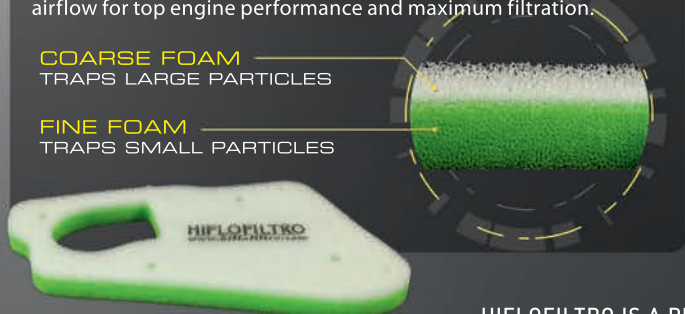

DUAL-STAGE FOAM SCOOTER AIR FILTERS

MADE IN THE NETHERLANDS

Two layers of special Hiflo foam made exactly as our winning motocross racing air filters, providing dual advantages of excellent airflow for top engine performance and maximum filtration.

COARSE FOAM
TRAPS LARGE PARTICLES

FINE FOAM
TRAPS SMALL PARTICLES